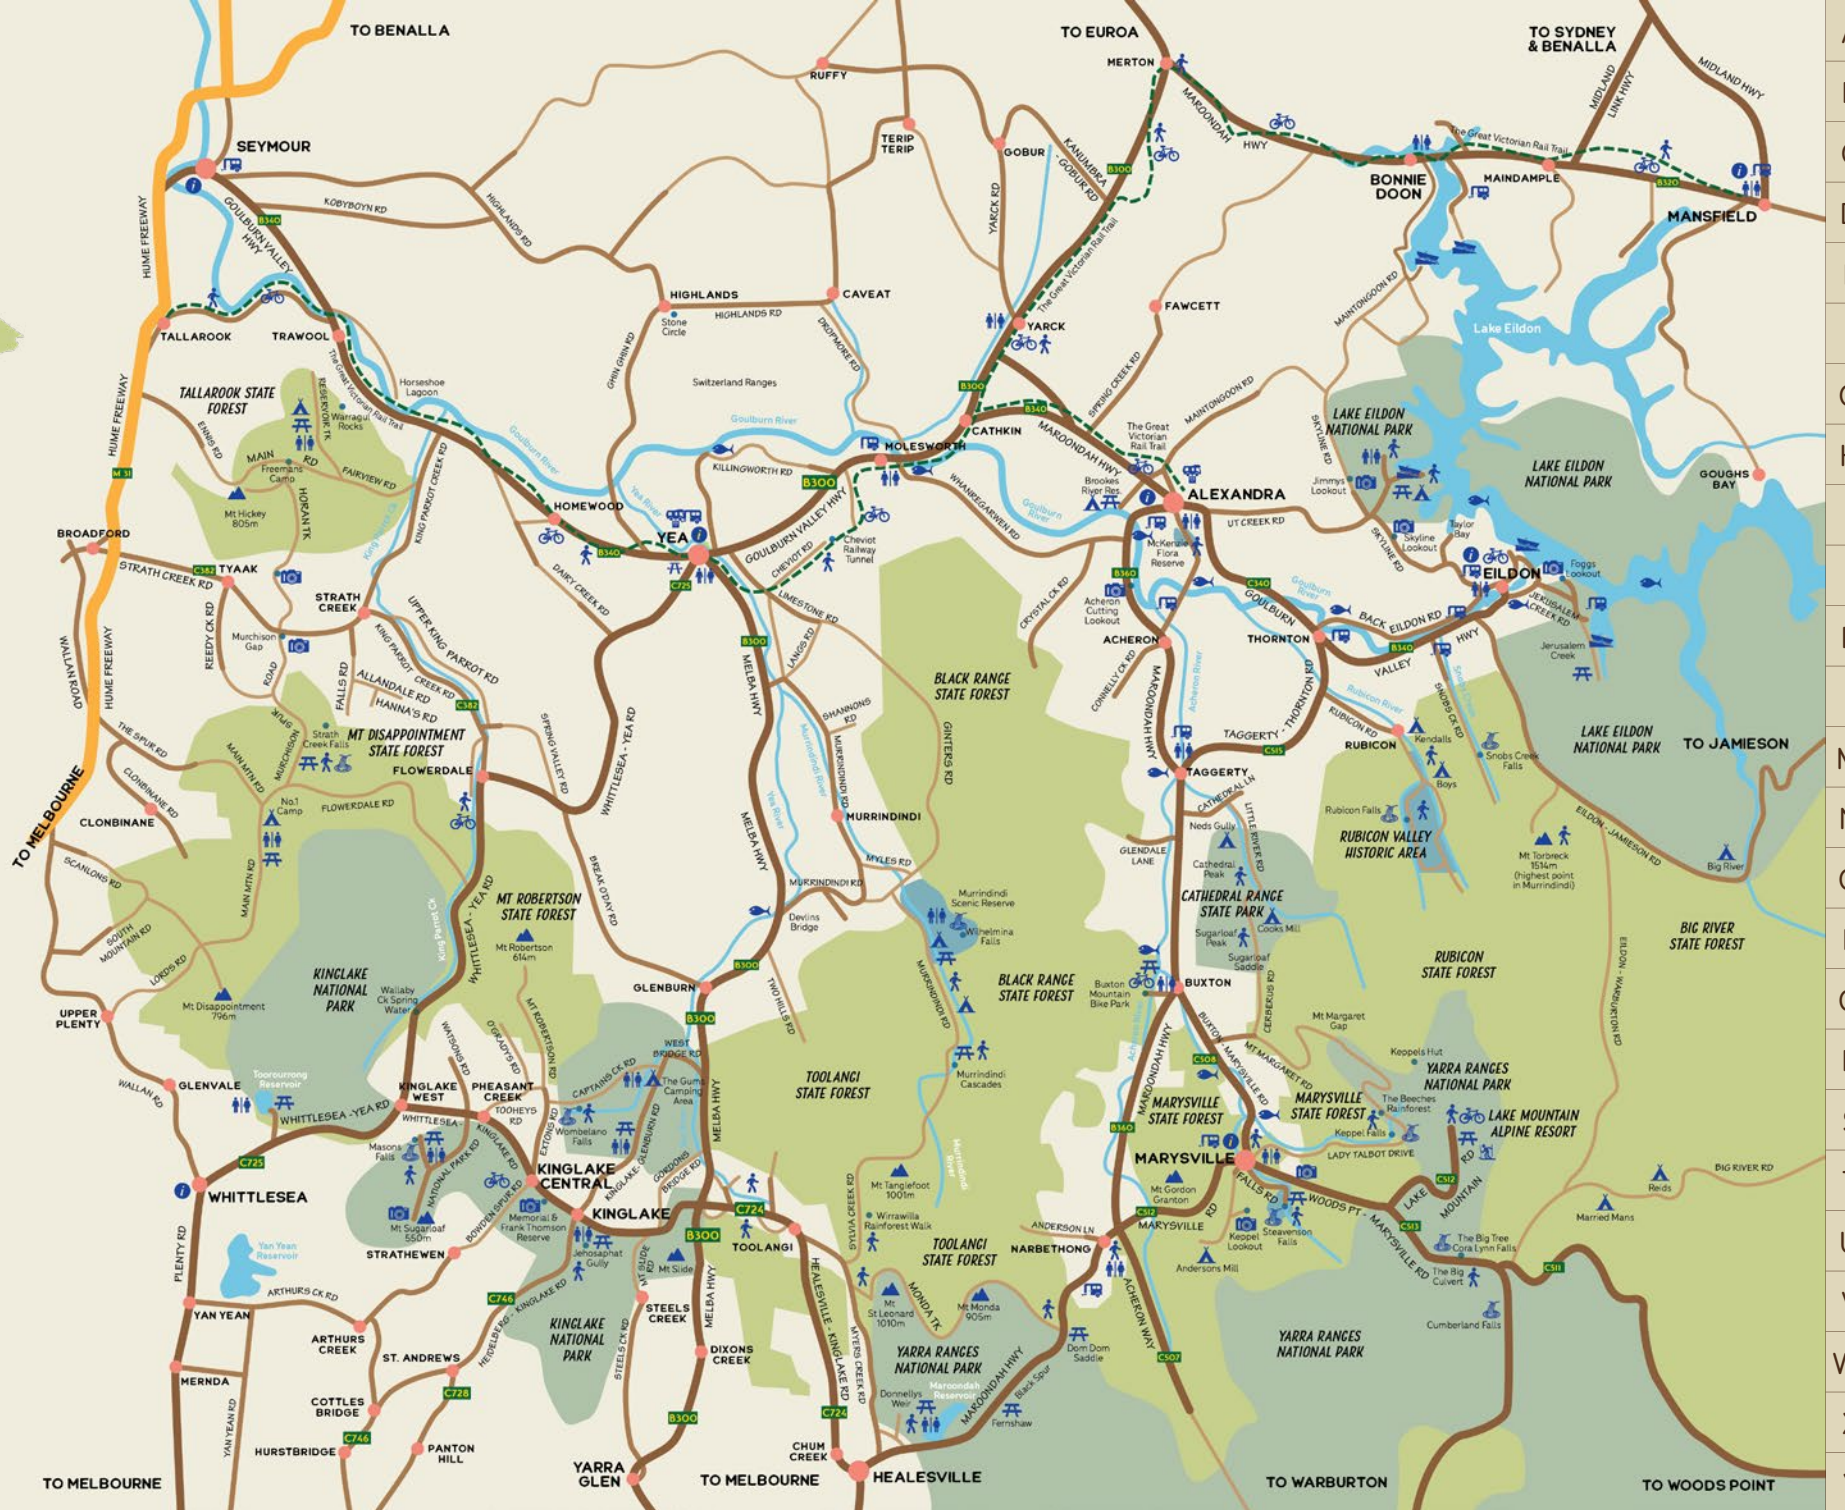

# DISCOVER DINDI

MELBOURNE TO MARYSVILLE  
100km / 90 mins

MELBOURNE TO KINGLAKE  
55km / 50 mins

MELBOURNE TO EILDON  
140km / 120 mins

MELBOURNE TO YEA  
110km / 90 mins

MELBOURNE TO ALEXANDRA  
130km / 115 mins

## LEGEND

- Caravan Park
- Dump Point
- Walking Trail
- Visitor Information
- Public Toilet
- Picnic Area
- Waterfall
- Fishing
- Camping
- Scenic View
- Mountain
- Boat Launching
- Cycling
- Winter Activities
- EV Charging
- Major Road
- Sealed Road
- Unsealed Road
- Rail Trail
- State Forest
- National Park
- Other Parks
- Lake or river
- Places of Interest
- Towns

SCALE (KM)

Original map supplied by Rooftop Maps

AA  
BB  
CC  
DD  
EE  
FF  
GG  
HH  
II  
JJ  
KK  
LL  
MM  
NN  
OO  
PP  
QQ  
RR  
SS  
TT  
UU  
VV  
WW  
XX  
YY

1 2 3 4 5 6 7 8 9 10 11 12 13 14 15 16 17 18 19 20 21 22 23 24 25 26 27 28 29 30 31 32 33 34 35 36